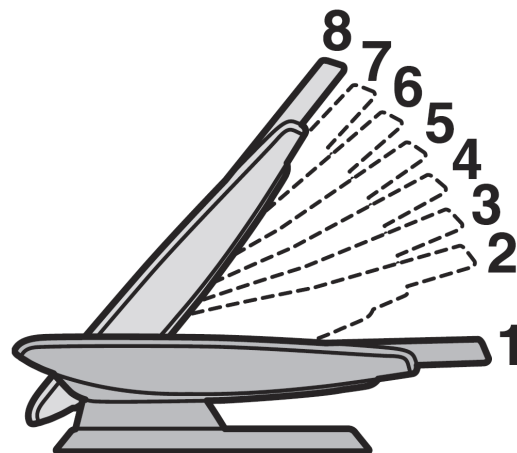

FEATURES

- 3-Line Back-lit Display
- 24 Programmable Keys
- Full Duplex Speakerphone
- DXDP Port
- Headset output
- Handset volume control
- Ringer volume control
- Message lamp
- DATA port
- Handset Anti-Roll device
- Wall mount possible.
- Available in Black or White
- Blue-Tooth module (option)
- Additional direct keys module (Option)

The angle of the operation board can be set to one of eight angles (level 1 = 0°, level 8 = 45°).

SPECIFICATIONS

| | |
|------------------------|---------------|
| Operating temp. | +5°C to +40°C |
| Colour | White / Black |
| Approvals / Compliance | R&TTE, EMF |