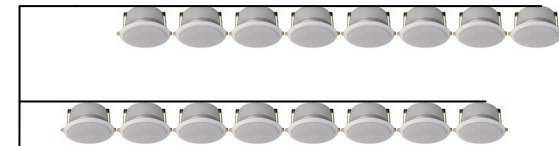

PA System UPA-120DP

ONE ZONE SYSTEM

WHEELHOUSE CONTROL MIC

UPTT-10

UPA-120DP POWER AMPLIFIER

CEILING SPEAKERS
PASSANGERS AREAS, CREW CABINS,
TOILETS, COMMON AREAS

UVA-106

OUTSIDE HORN SPEAKERS
FWD AND AFT ROOFTOP SPEAKER, CARGO ZONE