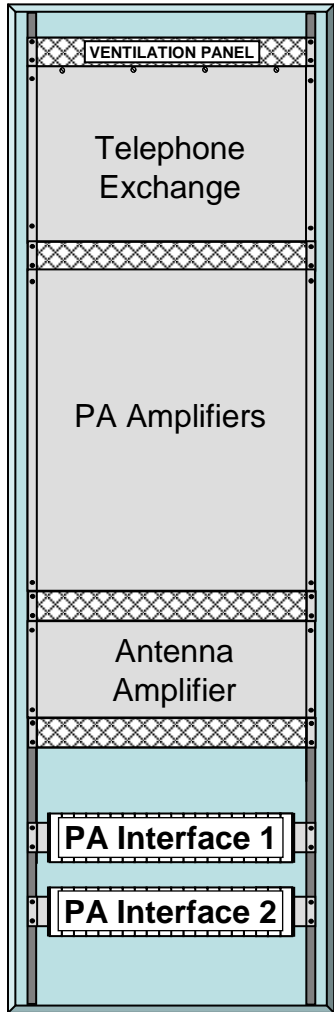

ICE-510 / UPAS-120 Combined PA and Talkback System

uller

International Communication

ICE-510 / UPAS-120 Combined PA and TB System

Wheelhouse Console

UPTT-1PA
Microphone Alarm Panel

ICE-510PA5
PA / Talkback Masterstation

Fire Control Station

UPTT-1PA
Microphone Alarm Panel

Compass Deck

UDH-135HD

230V AC

24V DC

Public Area

Life Boat Station, Stores,
Galley, Fire Control Station

Wheelhouse, Mess Room,
Engine Control Room

Smoking, Changing Rooms,
Radio Space, Stairwells,

Passages

Pantries,
Toilets, Laundry

Accommodation Area

Engine Room

CO2, Air Condition, Emg. Generator, Steering
Gear, Engine, Workshop, Eng. Control Room