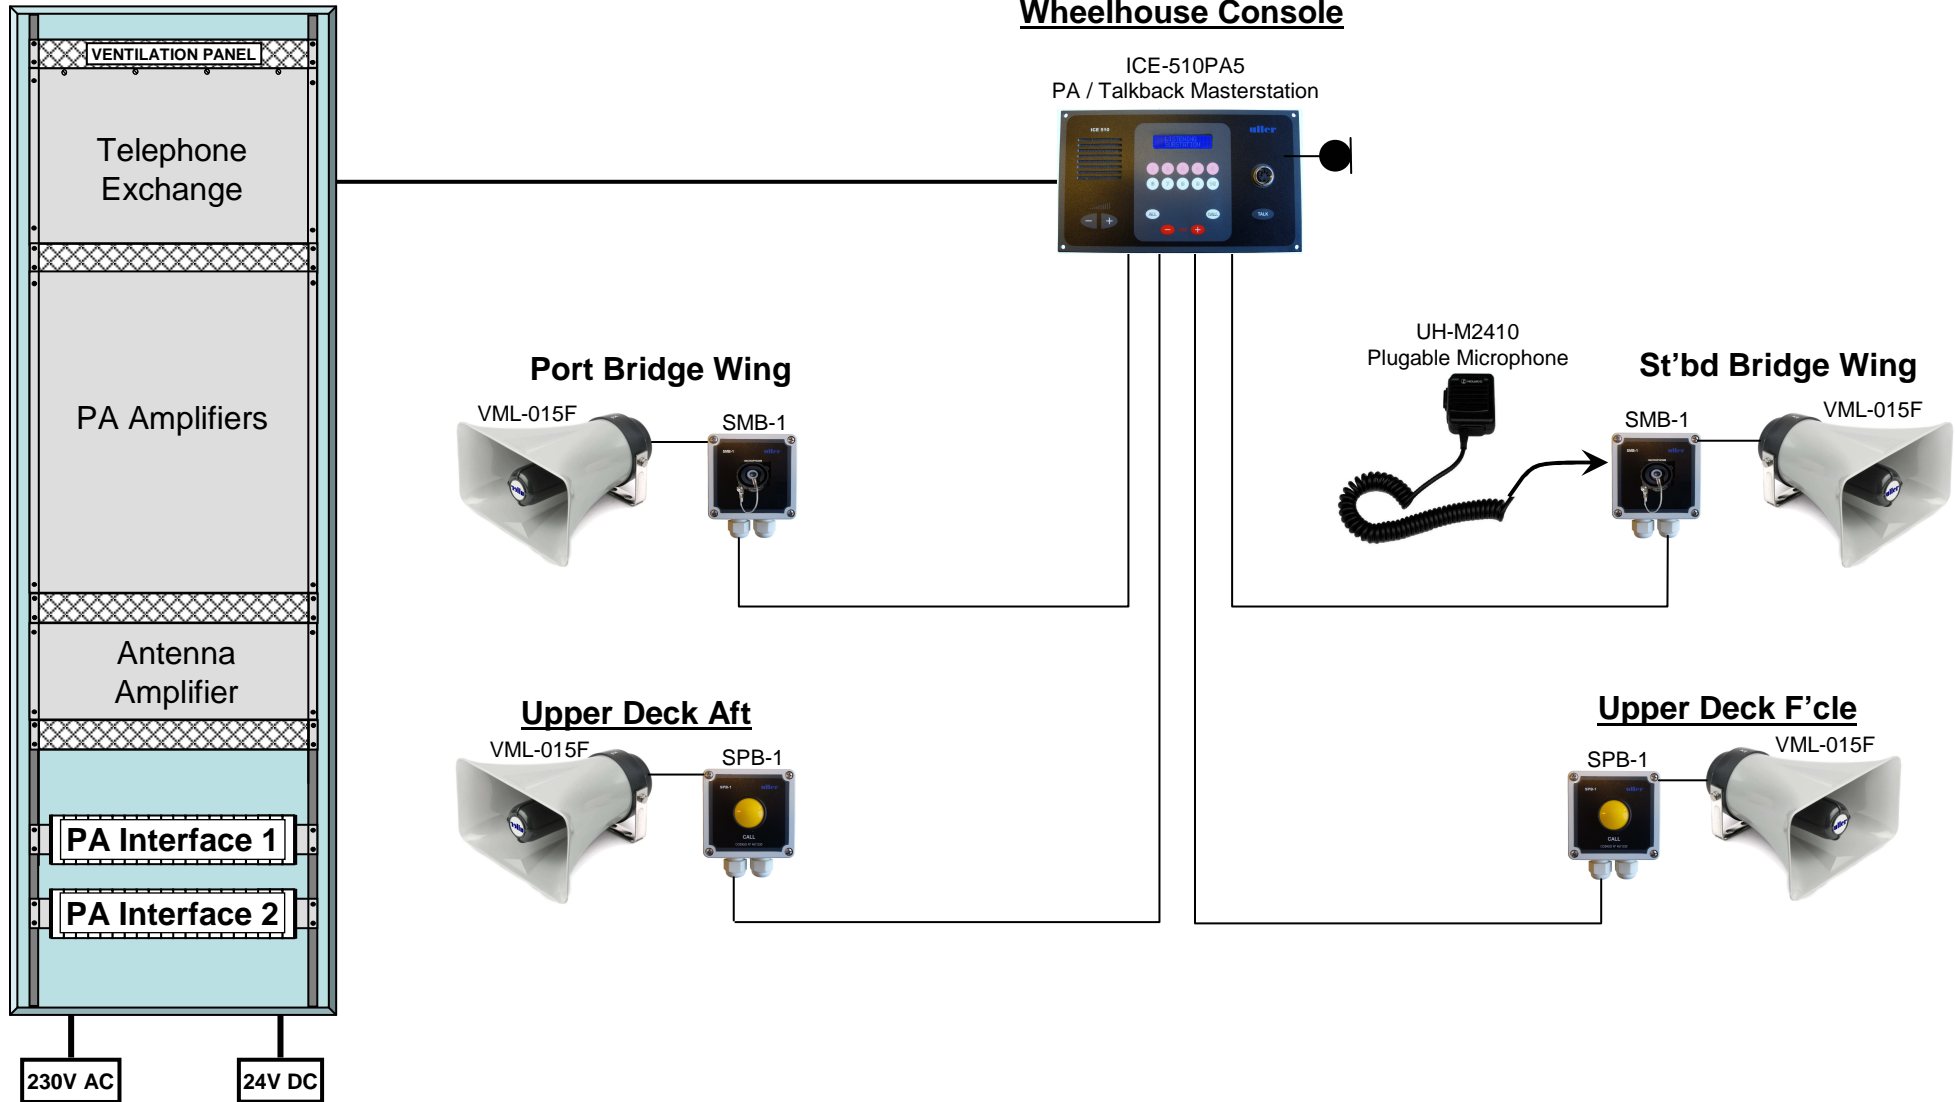

ICE-510 / UPAS-120 Combined PA and Talkback System

uller

International Communication

ICE-510 / UPAS-120 Combined PA and TB System

Wheelhouse Console

UPTT-1PA
Microphone Alarm Panel

ICE-510PA5
PA / Talkback Masterstation

Fire Control Station

UPTT-1PA
Microphone Alarm Panel

Compass Deck

UDH-135HD

230V AC

24V DC

Public Area

Life Boat Station, Stores,
Galley, Fire Control Station

Wheelhouse, Mess Room,
Engine Control Room

Smoking, Changing Rooms,
Radio Space, Stairwells,

Passages

Pantries,
Toilets, Laundry

Accommodation Area

Engine Room

CO2, Air Condition, Emg. Generator, Steering
Gear, Engine, Workshop, Eng. Control Room