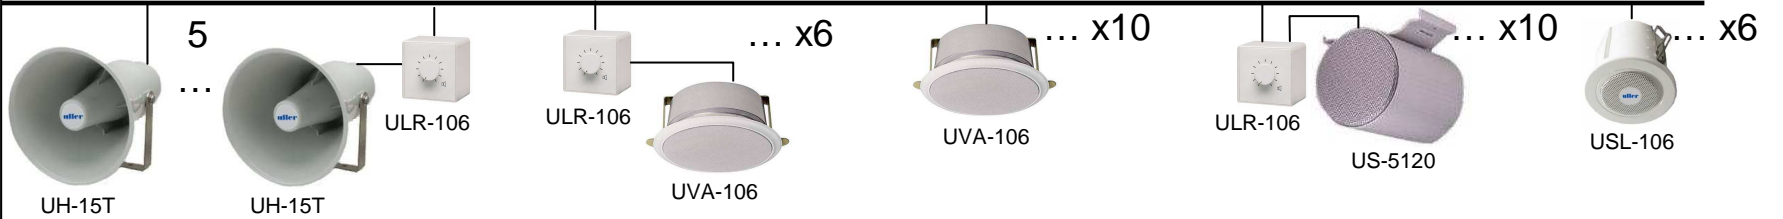

Public Area

Life Boat Station, Stores,
Galley, Fire Control Station

Wheelhouse, Mess Room,
Engine Control Room

Smoking, Changing Rooms,
Radio Space, Stairwells,

Passages

Pantries,
Toilets, Laundry