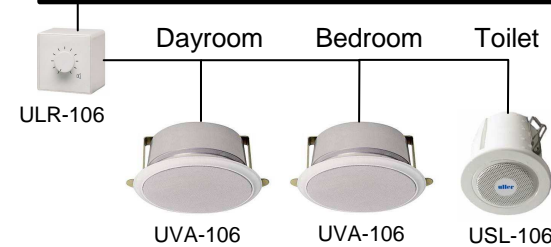

ICE-510 / UPAS-120 Combined PA and Talkback System

uller

International Communication

ICE-510 / UPAS-120 Combined PA and TB System

Wheelhouse Console

UPTT-1PA
Microphone Alarm Panel

ICE-510PA5
PA / Talkback Masterstation

Fire Control Station

UPTT-1PA
Microphone Alarm Panel

Compass Deck

UDH-135HD

230V AC

24V DC

Public Area

Life Boat Station, Stores,
Galley, Fire Control Station

Wheelhouse, Mess Room,
Engine Control Room

Smoking, Changing Rooms,
Radio Space, Stairwells,

Passages

Pantries,
Toilets, Laundry

Accommodation Area

Engine Room

CO2, Air Condition, Emg. Generator, Steering
Gear, Engine, Workshop, Eng. Control Room

Captain Class Cabins - x4

Mess Rooms, Gymnasium, Standard cabins - x26