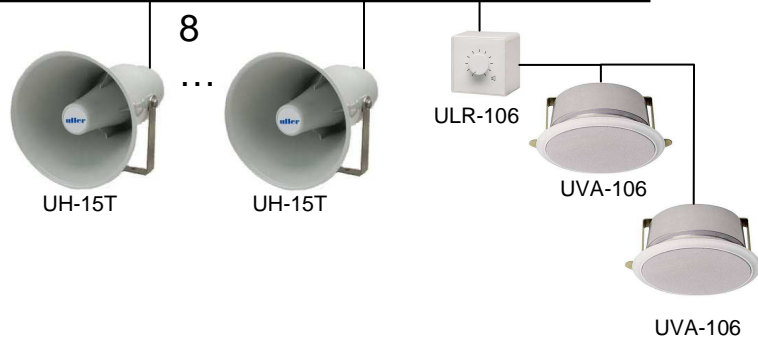

ICE-510 / UPAS-120 Combined PA and Talkback System

uller

International Communication

ICE-510 / UPAS-120 Combined PA and TB System

Wheelhouse Console

UPTT-1PA
Microphone Alarm Panel

ICE-510PA5
PA / Talkback Masterstation

Fire Control Station

UPTT-1PA
Microphone Alarm Panel

Compass Deck

UDH-135HD

230V AC

24V DC

Public Area

Life Boat Station, Stores,
Galley, Fire Control Station

Wheelhouse, Mess Room,
Engine Control Room

Smoking, Changing Rooms,
Radio Space, Stairwells,

Passages

Pantries,
Toilets, Laundry

Accommodation Area

Engine Room

CO2, Air Condition, Emg. Generator, Steering
Gear, Engine, Workshop, Eng. Control Room

Captain Class Cabins - x4

Mess Rooms, Gymnasium, Standard cabins - x26