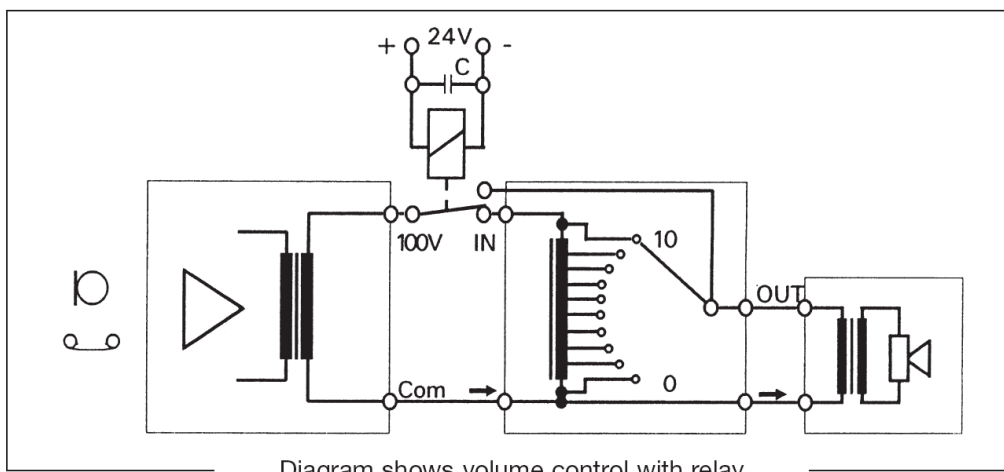

### FEATURES

- 10 steps control
- Overwindable knob - demolition proof
- Suitable for every standard 55mm socket
- Panel or bulkhead mount
- Internal relay to allows emergency call
- Available optional mounting case (UEG-101)

### SPECIFICATIONS

ULR-106 R	Up to 6 W
ULR-112 R	Up to 12 W
ULR-124 R	Up to 24 W
ULR-150 R	Up to 50 W
ULR-1100 R	Up to 100 W
Dimensions (H x W x D)	81 x 80 x 45 mm
Approvals/ Compliance	CE

ULR-106B  
Bulkhead mount version

Diagram shows volume control with relay