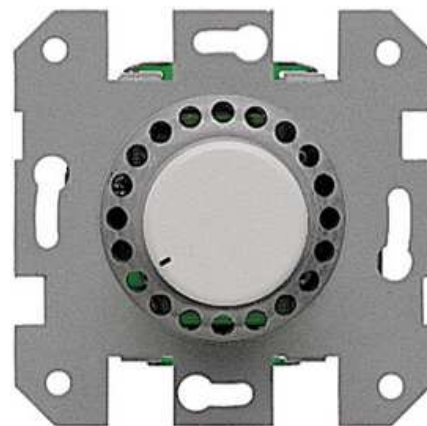

# ULR-106 / 12 / 24 / 50 / 100

# VOLUME CONTROL

This automatic volume control is made for 100V Public Address line. Cover plates and frames are in a modern, discreet design. Volume controls without cover plate, or frame can be delivered, if building is planned to be equipped with the same surface. Changeable control knob, others available on request.

### FEATURES

- 10 steps control
- Overwindable knob - demolition proof
- Suitable for every standard 55mm socket
- Panel or bulkhead mount
- Internal relay to allows emergency call
- Available optional mounting case (UEG-101)

### SPECIFICATIONS

ULR-106 R	Up to 6 W
ULR-112 R	Up to 12 W
ULR-124 R	Up to 24 W
ULR-150 R	Up to 50 W
ULR-1100 R	Up to 100 W
Dimensions (H x W x D)	81 x 80 x 45 mm
Approvals/ Compliance	CE

ULR-106B  
Bulkhead mount version