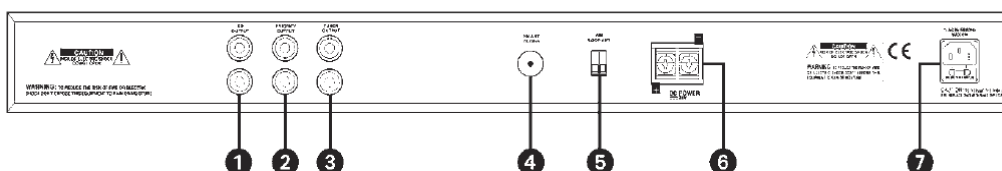

UTU-100D3

CD/MP3 –TUNER COMBINATION UNIT

This 19" rack mounted module is combined of CD/MP3 player and TUNER. Tuner module has 12 FM and 6 AM station presets. Tuning can be done automatically or manually. Whenever reception is poor device provides mono selection to suppress noise. On the rear side there is a 75Ω coax connection for the included wire antenna or for existing antenna splitter.

SPECIFICATIONS

Stations presets	6 FM1 / 6 FM2 / 6 AM
Disc format	CD, mp3 disc
Power Supply	230 V AC, 24 V DC(aux.)
Dimmension (W x H x D)	483 x 43 x 295 mm (1RU)
Weight	4,3 kg
Approvals / Compliance	CE