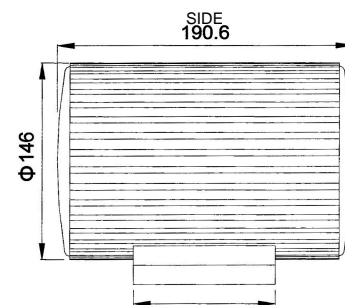

Dual face Projector Loudspeaker of 12 Watt power output with 100V line transformer. The speaker has a modern and appealing appearance in white or silver colour. It is made of extruded aluminium with mounting bracket and grille of aluminium. Recommended for corridors indoor, but can also be used in passageways outdoor due to its high IP rating.

FEATURES

- High quality speaker for alarms, voice paging and music
- Directional sound characteristics with good frequency response
- Easy installation mounting bracket for ceiling or wall
- Flexible fly lead of 1.2m with transformer tapping on cable.
- Silver anodized version (US-5120S)
- Available in alternative colours (Optional)
- Voice Evacuation model (US-5120VA) with ceramic terminal, thermal fuse and fire proof wires in compliance with BS5839 part 8

SPECIFICATIONS

Load rating	2 x 12 W
Impedance	100 V / 8 Ω
Transformer tapplings	12 / 6 / 3 / 1.5 / 0.75 W
Frequency range	130 - 20000 Hz
Sound pressure at 1W / 1m	88 dB
SPL Pmax/1m	98 dB
IP rating	IP-66
Dimensions (Φ x L x H)	146 x 190.6 x 168.4 mm
Weight	Approx. 2.7 kg
Colour	White, Silver Anodized
Material Housing	Extruded Aluminium
Grille	Aluminium
Approvals/ Compliance	CE BS 5839 (Optional)