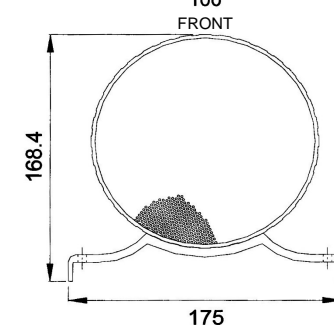

Dual face Projector Loudspeaker of 12 Watt power output with 100V line transformer. The speaker has a modern and appealing appearance in white or silver colour. It is made of extruded aluminium with mounting bracket and grille of aluminium. Recommended for corridors indoor, but can also be used in passageways outdoor due to its high IP rating.

SPECIFICATIONS

Load rating	2 x 12 W
Impedance	100 V / 8 Ω
Transformer tapplings	12 / 6 / 3 / 1.5 / 0.75 W
Frequency range	130 - 20000 Hz
Sound pressure at 1W / 1m	88 dB
SPL Pmax/1m	98 dB
IP rating	IP-66
Dimensions (Φ x L x H)	146 x 190.6 x 168.4 mm
Weight	Approx. 2.7 kg
Colour	White, Silver Anodized
Material Housing	Extruded Aluminium
Grille	Aluminium
Approvals/ Compliance	CE BS 5839 (Optional)