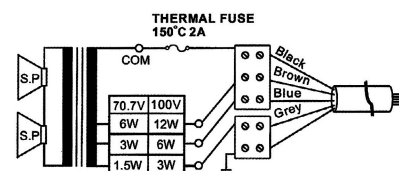

THERMAL FUSE CONNECTION
150°C 2A

STANDARD CONNECTION